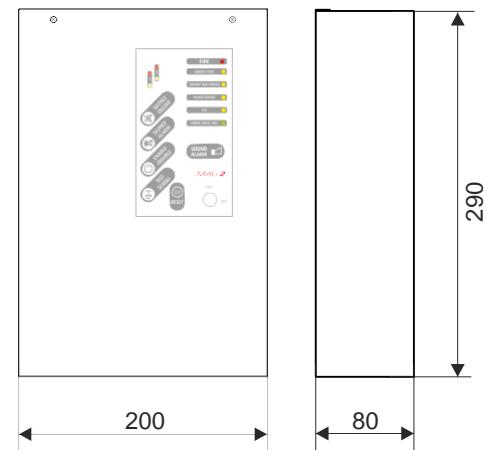

FOT2M

Conventional Fire Alarm Panel

Description

FOT2M is a conventional fire alarm panel certificated by EN54-2/4, providing 2 fixed zones. Up to 20 (32 SensoFOT Series) fire detectors can be connected to every fire zone. Unlimited number of call points can be connected to every of the fire zones.

FOT2M is situated in a metal box with compact size. The panel is easy for installation and maintenance and provides user friendly daily operation.

The panel is suitable for residential, small and middle office applications with protected area up to 1000m².

The panel is available in different language versions for the front panel.

1293-CPD-0173

Technical and Environmental Specifications

Main Power Supply . . . . . ~230 ± 10%
Frequency 50/ 60Hz
Back-up Power Supply . . . . . 1 battery, 12V/ 7Ah
Power availability 0.7A
Main power supply fail consumption 50mA
Outputs (sunder circuits on the control PCB module) . . . 2; 24V/ 0.3A fuse
Output, FAULT Relay . . . . . 1; 3A@120VAC; 3A@60VDC
Output, FIRE Relay . . . . . 1; 3A@120VAC; 3A@60VDC
Auxiliary output . . . . . 24VDC/ 0.3A fuse
Fixed zones 2
Detectors per zone / max number of detectors 32/ 64
Multi language front panels . . . . . YES
Operating temperature . . . . . 0 °C to +40 °C
Relative humidity resistance . . . . . (93 ± 3)% @ 40 °C
Weight (without battery) . . . . . ~2.7kg
Dimensions of the metal box 200x290x80mm

Compatible Product Range

- SensoFOT Series - Conventional detectors
- SF105, SF110, SF200, SF300 - Conventional sounders