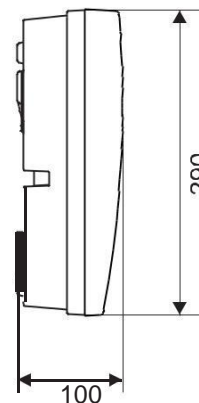

FOT8

Conventional Fire Alarm Panel

EN54-2/4

Description

FOT8 is a conventional fire alarm panel certificated by EN54-2/4, providing 8 fixed zones. Up to 20 (32 SensoFOT Series) fire detectors can be connected to every fire zone. Unlimited number of call points can be connected to every of the fire zones.

FOT8 is situated in a plastic box. The panel is easy for installation and maintenance and provides user-friendly daily operation.

The panel is suitable for residential, small and middle office applications with protected area up to 3000m².

The panel is available in different language versions for the front panel.

Technical and Environmental Specifications

Main Power Supply	~230VAC ± 10%
Frequency	50/ 60Hz
Back-up Power Supply	1 battery, 12V/ 7Ah
Power availability	0.7A Main power supply
fail consumption	125mA
Outputs (<i>sounder circuits on the control PCB module</i>)	... 2; 24V/ 0.5A fuse
Output, FAULT Relay	1; 3A@24VDC
Output, FIRE Relay	1; 3A@24VDC
Auxiliary output	24VDC/ 0.3A fuse
Fixed zones	8
Detectors per zone / max. number of detectors	... 32/ 256
Multi language front panels	YES
Operating temperature	0 °C to +40 °C
Relative humidity resistance	(93 ± 3)% @ 40 °C
Weight (without battery)	~2.4kg
Dimensions of plastic box	340x290x100mm

CE 17

1293

DoP No: 074

1293-CPR-0542