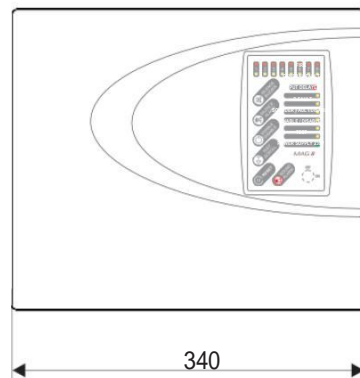

FOT8

Conventional Fire Alarm Panel

EN54-2/4

Description

FOT8 is a conventional fire alarm panel certificated by EN54-2/4, providing 8 fixed zones. Up to 20 (32 SensoFOT Series) fire detectors can be connected to every fire zone. Unlimited number of call points can be connected to every of the fire zones.

FOT8 is situated in a plastic box. The panel is easy for installation and maintenance and provides user-friendly daily operation.

The panel is suitable for residential, small and middle office applications with protected area up to 3000m².

The panel is available in different language versions for the front panel.

Technical and Environmental Specifications

Main Power Supply	~230VAC ± 10%
Frequency	50/ 60Hz
Back-up Power Supply	1 battery, 12V/ 7Ah
Power availability	0.7A Main power supply
fail consumption	125mA
Outputs (<i>sounder circuits on the control PCB module</i>)	... 2; 24V/ 0.5A fuse
Output, FAULT Relay	1; 3A@24VDC
Output, FIRE Relay	1; 3A@24VDC
Auxiliary output	24VDC/ 0.3A fuse
Fixed zones	8
Detectors per zone / max. number of detectors	... 32/ 256
Multi language front panels	YES
Operating temperature	0 °C to +40 °C
Relative humidity resistance	(93 ± 3)% @ 40 °C
Weight (without battery)	~2.4kg
Dimensions of plastic box	340x290x100mm

CE 17

1293

DoP No: 074

1293-CPR-0542