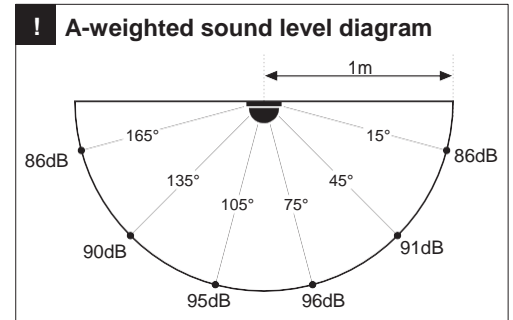

FOT-SensoIRIS WSOU IS-R

Addressable Wall Mount Fire Sounder

EN54-3/ 17

Supported Tone Types and Description

Tone	Tone Type	Tone Description / Application
1		970Hz
2		800Hz/970Hz @ 2Hz
3		800Hz - 970Hz @ 1Hz
4		970Hz 1s OFF/1s ON
5		970Hz, 0.5s/ 630Hz, 0.5s
6		554Hz, 0.1s/ 440Hz, 0.4s (AFNOR NF S 32 001)
7		500 - 1200Hz, 3.5s/ 0.5s OFF (NEN 2575:2000)
8		420Hz 0.625s ON/0.625s OFF (Australia AS1670 Alert tone)
9		500 - 1200Hz, 0.5s/ 0.5s OFF x 3/1.5s OFF (AS1670 Evacuation)
10		550Hz/440Hz @ 0.5Hz
11		970Hz, 0.5s ON/0.5s OFF x 3/ 1.5s OFF (ISO 8201)
12		2850Hz, 0.5s ON/0.5s OFF x 3/1.5s OFF (ISO 8201)
13		1200Hz - 500Hz @ 1Hz (DIN 33 404)
14		400Hz
15		550Hz, 0.7s/1000Hz, 0.33s
16		1500Hz - 2700Hz @ 3Hz
17		750Hz
18		2400Hz
19		660Hz
20		660Hz 1.8s ON/1.8s OFF
21		660Hz 0.15s ON/0.15s OFF
22		510Hz, 0.25s/ 610Hz, 0.25s
23		800/1000Hz 0.5s each (1Hz)
24		250Hz - 1200Hz @ 12Hz
25		500Hz - 1200Hz @ 0.33Hz
26		2400Hz - 2900Hz @ 9Hz
27*		2400Hz - 2900Hz @ 3Hz 2500Hz (main sound frequency)
28		800Hz - 970Hz @ 100Hz
29		800Hz - 970Hz @ 9Hz
30		800Hz - 970Hz @ 3Hz
31		800Hz, 0.25s ON/1s OFF
32		500Hz - 1200Hz, 3.75s/0.25s OFF (AS2220)

* Note: Approved to EN54-3 only!

Installation

- IP21C (EN54-3)*
  IP65 (EN60529)**
- -10°C ÷ +50°C
- ~183g
- Indoor use*
- Outdoor use**

* When used with base B124
** When used with base WSB IP65