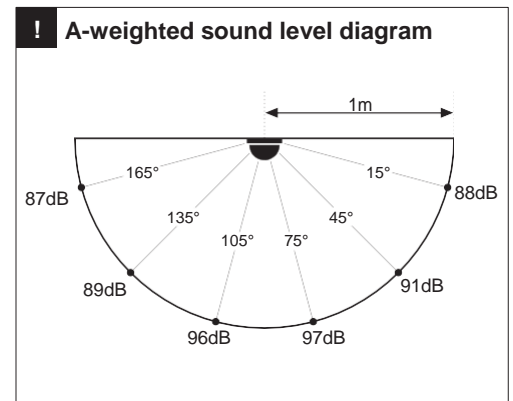

FOTSensoIRIS WSST EN54-23

Addressable Wall Mount Sounder&Strobe

EN54-3/23

Supported Tone Types and Description

Tone	Tone Type	Tone Description / Application
1		970Hz
2		800Hz/970Hz @ 2Hz
3		800Hz - 970Hz @ 1Hz
4		970Hz 1s OFF/1s ON
5		970Hz, 0.5s/ 630Hz, 0.5s
6		554Hz, 0.1s/ 440Hz, 0.4s (AFNOR NF S 32 001)
7		500 - 1200Hz, 3.5s/ 0.5s OFF (NEN 2575:2000)
8		420Hz 0.625s ON/0.625s OFF (Australia AS1670 Alert tone)
9		500 - 1200Hz, 0.5s/ 0.5s OFF x 3/1.5s OFF (AS1670 Evacuation)
10		550Hz/440Hz @ 0.5Hz
11		970Hz, 0.5s ON/0.5s OFF x 3/ 1.5s OFF (ISO 8201)
12		2850Hz, 0.5s ON/0.5s OFF x 3/1.5s OFF (ISO 8201)
13		1200Hz - 500Hz @ 1Hz (DIN 33 404)
14		400Hz
15		550Hz, 0.7s/1000Hz, 0.33s
16		1500Hz - 2700Hz @ 3Hz
17		750Hz
18		2400Hz
19		660Hz
20		660Hz 1.8s ON/1.8s OFF
21		660Hz 0.15s ON/0.15s OFF
22		510Hz, 0.25s/ 610Hz, 0.25s
23		800/1000Hz 0.5s each (1Hz)
24		250Hz - 1200Hz @ 12Hz
25		500Hz - 1200Hz @ 0.33Hz
26		2400Hz - 2900Hz @ 9Hz
27		2400Hz - 2900Hz @ 3Hz 2500Hz (main sound frequency)
28		800Hz - 970Hz @ 100Hz
29		800Hz - 970Hz @ 9Hz
30		800Hz - 970Hz @ 3Hz
31		800Hz, 0.25s ON/1s OFF
32		500Hz - 1200Hz, 3.75s/0.25s OFF (AS2220)

Installation

- IP43C (EN54-3)*
  IP65 (EN60529)**
- -10°C ÷ +50°C
- ~183g
- Indoor use*
- Outdoor use**

* When used with base B124
** When used with base WSB IP65