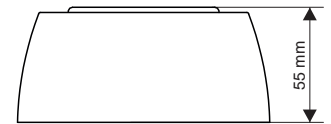

Supported communication protocol TTE

Wire Gauge for terminals 2.5mm²

Relative humidity resistance (93 ± 3)% @ 40°C

Color white, transparent

Material SAN

CE₁₇
1293
DoP No: 008
1293-CPR-0461 Rev.1
Tested by EVPU